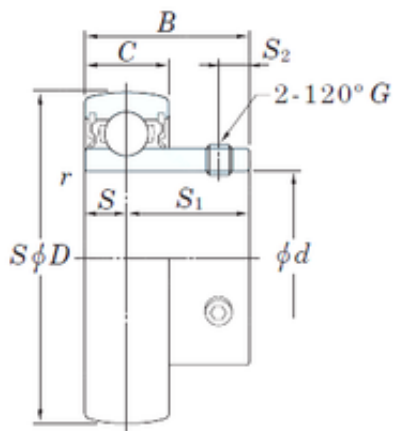

Shandong Shenjie Bearing Co., Ltd.

SKF Koyo NTN Snr NSK Sb Series Bearing Sb201 Sb202 Sb203 Sb204 Sb205 Sb206 Sb207 Sb208 Sb209 Sb210 Spherical Insert Ball Bearing

Bearing No. Sb201

Size	12x40x22 mm
Bore Diameter	12 mm
Outer Diameter	40 mm
Width	22 mm
d	12 mm
D	40 mm
B	22 mm
C	12 mm
S1	16 mm
r min.	0,6 mm
S	6 mm
S2	4 mm
Thread (G)	M5 × 0,5
Weight	0,1 Kg
Basic dynamic load rating (C)	9,55 kN
Basic static load rating (C0)	4,8 kN

Sb201 Bearing 2D drawings and 3D CAD models