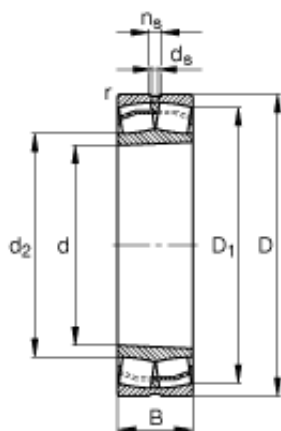

Shandong Shenjie Bearing Co., Ltd.

150 mm x 320 mm x 108 mm FAG 22330-E1-K Spherical Roller Bearings

Bearing No. 22330-E1-K

22330-E1-K Bearing 2D drawings and 3D CAD models

Size	150x320x108 mm
Bore Diameter	150 mm
Outer Diameter	320 mm
Width	108 mm
d	150 mm
D	320 mm
B	108 mm
D_1	273,2 mm
$D_{a \max}$	303 mm
d_2	185,3 mm
$d_{a \min}$	167 mm
d_s	9,5 mm
n_s	17,7 mm
$r_{a \max}$	3 mm
r_{\min}	4 mm
m	40,9 kg / Weight
C_r	1640000 N / Dynamic load rating (radial)
e	0,33
Y_1	2,02
Y_2	3
C_{0r}	1850000 N / Static load rating (radial)
Y_0	1,97