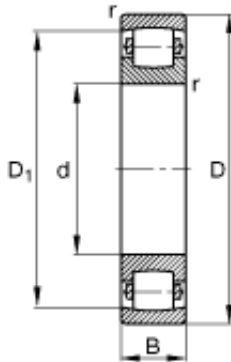

Shandong Shenjie Bearing Co., Ltd.

80 mm x 170 mm x 39 mm FAG 20316-MB Spherical Roller Bearings

Bearing No. 20316-MB

Size	80x170x39 mm
Bore Diameter	80 mm
Outer Diameter	170 mm
Width	39 mm
d	80 mm
D	170 mm
B	39 mm
D_1	147,5 mm
$D_{a \max}$	158 mm
$d_{a \min}$	92 mm
$r_{a \max}$	2,1 mm
r_{\min}	2,1 mm
m	4,58 kg / Weight
C_r	245000 N / Dynamic load rating (radial)
C_{0r}	285000 N / Static load rating (radial)
n_G	3950 1/min / Limiting speed
C_{ur}	25500 N / Fatigue limit load, radial

20316-MB Bearing 2D drawings and 3D CAD models